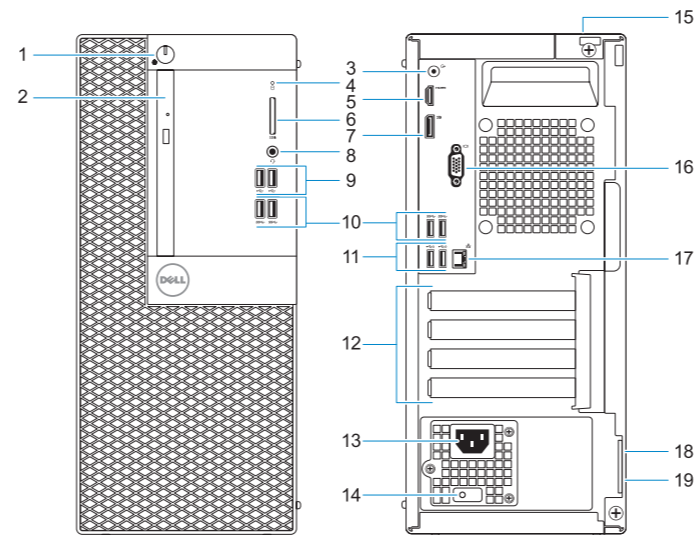

## Features

Recursos

1. Power button and power light
2. Optical drive (optional)
3. Line-out port
4. Hard drive activity light
5. HDMI port
6. Memory card reader (optional)
7. DisplayPort
8. Headset port
9. USB 2.0 ports
10. USB 3.0 ports
11. USB 2.0 ports (supports Smart Power On)
12. Expansion card slots
13. Power connector port